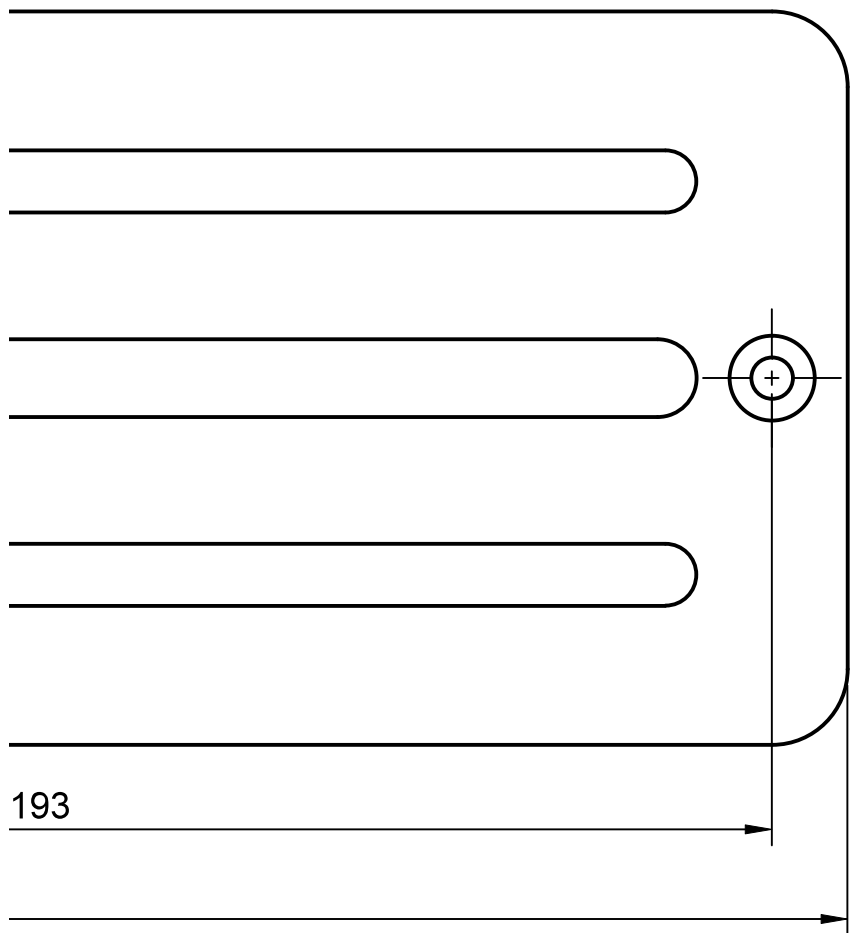

BikeStow 600mm Rail

Drilling Template

Print on A4 paper at 100% Scale

bike

193

estow

193

600